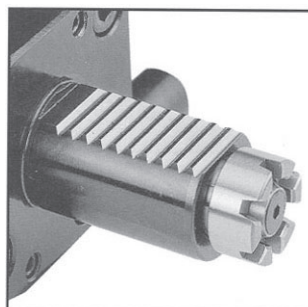

VDI

COMMON DRIVE COUPLINGS FOR *LIVE* VDI TOOLS

Coupling to DIN 5482

Coupling to DIN 5480

IT Coupling

Coupling bevel gear

Coupling to DIN 1809

MT (Baruffaldi type)